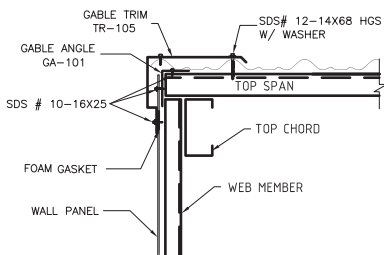

DURASHINE® Steel Tile Roof

Fixing Details

Pierced Fixing

DURASHINE® Steel Tile is fixed by using AS 3566 class 3 fastener.

DURASHINE® Steel Tile Lap Assembly and Fastener Location

Normal

Lapping of two Tiles

Material Specification

Sheet Thickness	0.45 mm TCT (standard), 0.50 mm TCT (Premium)
Standard Sheet Length	1830 mm, 2440 mm, 3050 mm, 3660 mm, 4270 mm, 4880 mm.
Overall Profile Width	1090 mm
Effective Cover Width	1000 mm
Min Roof Slope	15 degrees
Rib Height	28 mm
Min Span	1000 mm
Weight	4.9 kgs/meter (for 200 mm step)
Strength of RM	G300
Pitch / Steps	200 mm (Standard), 150 mm, 250 mm (Optional)

Tile with Plain Flashing

GABLE DETAIL