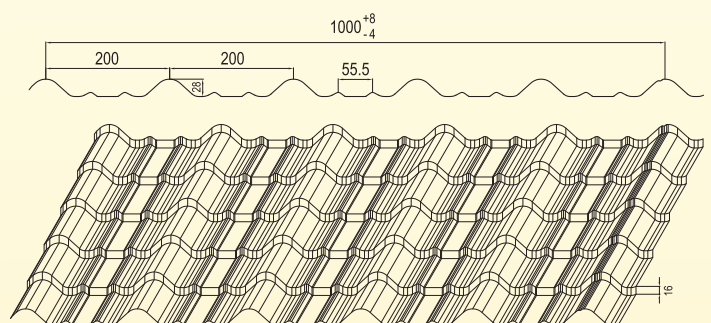

Benefits

Long Lasting

Strong & Lightweight

Better Corrosion Resistance

Better Thermal Efficiency

Introducing Wider Steel Tile

DURASHINE® Steel Tile

DURASHINE® Steel Tile is a strong, durable, pierced fixed long length steel roof tile. It is quick to install, easy to handle and transport. It is designed to provide aesthetic look to a building.

Profile

DURASHINE® Steel Tile Profile is nominal 1000 mm wide coverage profile with nominal 28 mm ribs height at nominal 200 mm pitch centre to centre. The profile step length varies from 150 mm to 350 mm with height of 16 mm, having interlock arrangement to make it leak proof.

DURASHINE® Steel Tile Profile

DURASHINE® Steel Tile with Guard Film

The New DURASHINE® Steel Tile profile now comes with an added protection of the Guard Film. The film not only adds protection to the sheet during storage, handling and installation but also enables the customer to identify the DURASHINE® brand. The guard film should be stripped off immediately on installation. The strippable guard film is minimum 40 micron thick, polyethylene based, adhesive on one side, applied on the top surface of colour coated DURASHINE® sheets.

Normal

SIDE LAP ENLARGED

Lapping of two Tiles

WAVE TILE PROFILE SIDE LAP

Material Specification

Sheet Thickness	0.45 mm TCT (standard), 0.50 mm TCT (Premium)
Standard Sheet Length	1830 mm, 2440 mm, 3050 mm, 3660 mm, 4270 mm, 4880 mm.
Overall Profile Width	1090 mm
Effective Cover Width	1000 mm
Min Roof Slope	15 degrees
Rib Height	28 mm
Min Span	1000 mm
Weight	4.9 kgs/meter (for 200 mm step)
Strength of RM	G300
Pitch / Steps	200 mm (Standard), 150 mm, 250 mm (Optional)