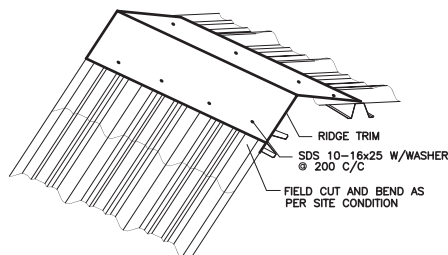

Tile with Profile Flashing

ISOMETRIC VIEW OF RIDGE