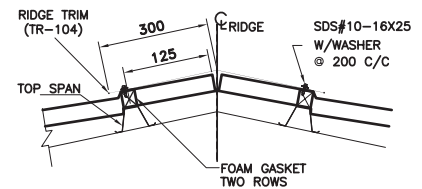

Tile with Purlin

RIDGE DETAIL

Standard Colour Range

Premium Colour Range

Dealer Name and Address